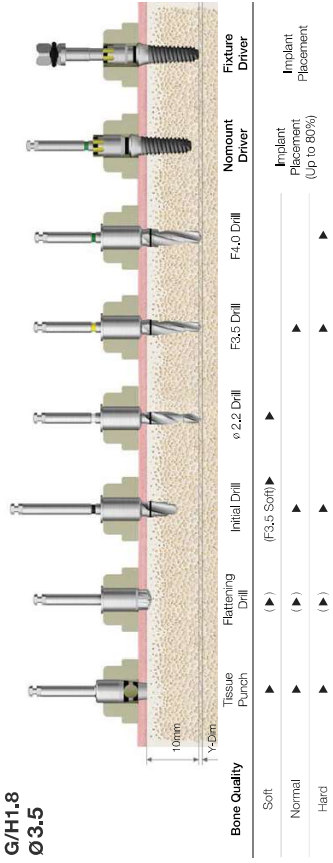

Drilling Sequence OneGuide Drill
TSIII | SSIII | USIII
 (Length : 10mm)

Ø3.5

Ø4.0

Ø4.5

Ø5.0

Drilling Sequence OneGuide Drill

TSIII | SSIII | USIII

(Length : 10mm)

**G/H1.8
Ø3.5**

**G/H2.8
Ø3.5**

**G/H1.8
Ø4.0**

**G/H2.8
Ø4.0**

**G/H1.8
Ø4.5**

**G/H2.8
Ø4.5**

Drilling Sequence OneGuide Drill

TSIII | SSIII | USIII

(Length : 10mm)

Ø3.5

Ø4.0

Ø4.5

Ø5.0

Drilling Sequence OneGuide Drill

TSIV

(Length : 10mm)

Ø4.0

Ø4.5

Ø5.0

OSSTEM
IMPLANT