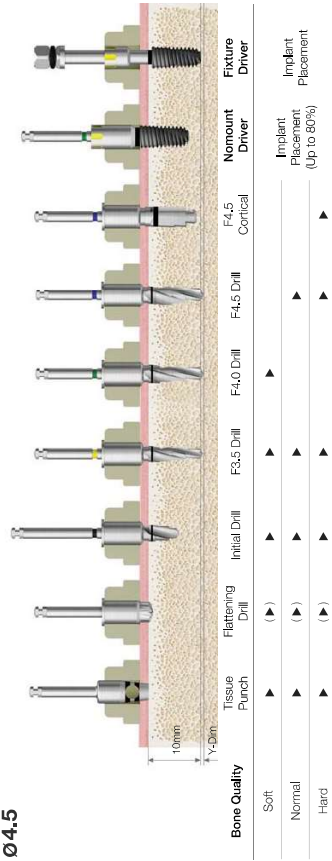

Drilling Sequence OneGuide Drill
TSIII | SSIII | USIII
 (Length : 10mm)

Ø3.5

Ø4.0

Ø4.5

Ø5.0

Drilling Sequence OneGuide Drill

TSIII | SSIII | USIII

(Length : 10mm)

**G/H1.8
Ø3.5**

**G/H2.8
Ø3.5**

**G/H1.8
Ø4.0**

**G/H2.8
Ø4.0**

**G/H1.8
Ø4.5**

**G/H2.8
Ø4.5**

Drilling Sequence OneGuide Drill

TSIII | SSIII | USIII

(Length : 10mm)

Ø3.5

Ø4.0

Ø4.5

Ø5.0

Drilling Sequence OneGuide Drill

TSIV

(Length : 10mm)

Ø4.0

Ø4.5

Ø5.0

OSSTEM
IMPLANT