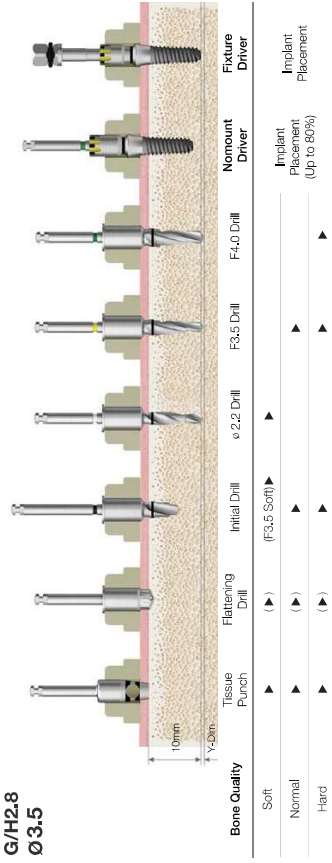

Drilling Sequence OneGuide Drill
TSIII | SSIII | USIII
 (Length : 10mm)

Ø3.5

Ø4.0

Ø4.5

Ø5.0

Drilling Sequence OneGuide Drill

TSIII | SSIII | USIII

(Length : 10mm)

**G/H1.8
Ø3.5**

**G/H2.8
Ø3.5**

**G/H1.8
Ø4.0**

**G/H2.8
Ø4.0**

**G/H1.8
Ø4.5**

**G/H2.8
Ø4.5**

Drilling Sequence OneGuide Drill

TSIII | SSIII | USIII

(Length : 10mm)

Ø3.5

Ø4.0

Ø4.5

Ø5.0

Drilling Sequence OneGuide Drill

TSIV

(Length : 10mm)

Ø4.0

Ø4.5

Ø5.0

OSSTEM
IMPLANT