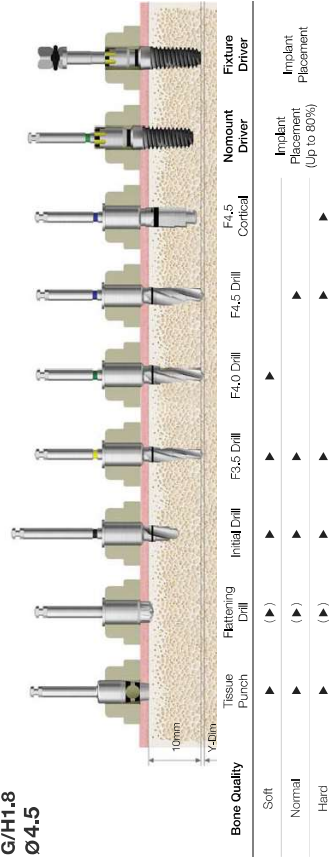

Drilling Sequence OneGuide Drill
TSIII | SSIII | USIII
 (Length : 10mm)

Ø3.5

Ø4.0

Ø4.5

Ø5.0

Drilling Sequence OneGuide Drill

TSIII | SSIII | USIII

(Length : 10mm)

**G/H1.8
Ø3.5**

**G/H2.8
Ø3.5**

**G/H1.8
Ø4.0**

**G/H2.8
Ø4.0**

**G/H1.8
Ø4.5**

**G/H2.8
Ø4.5**

Drilling Sequence OneGuide Drill

TSIII | SSIII | USIII

(Length : 10mm)

Ø3.5

Ø4.0

Ø4.5

Ø5.0

Drilling Sequence OneGuide Drill

TSIV

(Length : 10mm)

Ø4.0

Ø4.5

Ø5.0

OSSTEM
IMPLANT