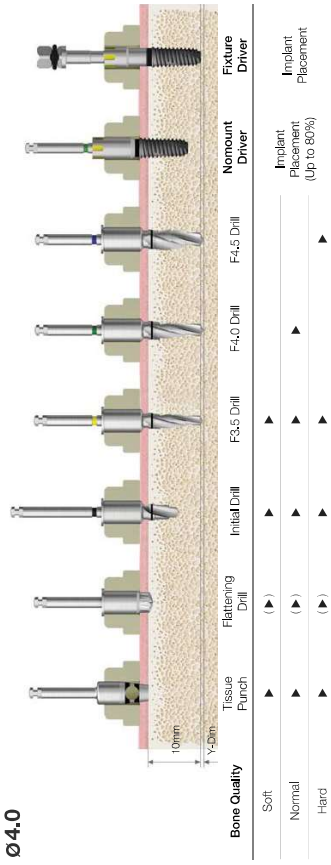

Drilling Sequence OneGuide Drill
TSIII | SSIII | USIII
 (Length : 10mm)

Ø3.5

Ø4.0

Ø4.5

Ø5.0

Drilling Sequence OneGuide Drill

TSIII | SSIII | USIII

(Length : 10mm)

**G/H1.8
Ø3.5**

**G/H2.8
Ø3.5**

**G/H1.8
Ø4.0**

**G/H2.8
Ø4.0**

**G/H1.8
Ø4.5**

**G/H2.8
Ø4.5**

Drilling Sequence OneGuide Drill

TSIII | SSIII | USIII

(Length : 10mm)

Ø3.5

Ø4.0

Ø4.5

Ø5.0

Drilling Sequence OneGuide Drill

TSIV

(Length : 10mm)

Ø4.0

Ø4.5

Ø5.0

OSSTEM
IMPLANT