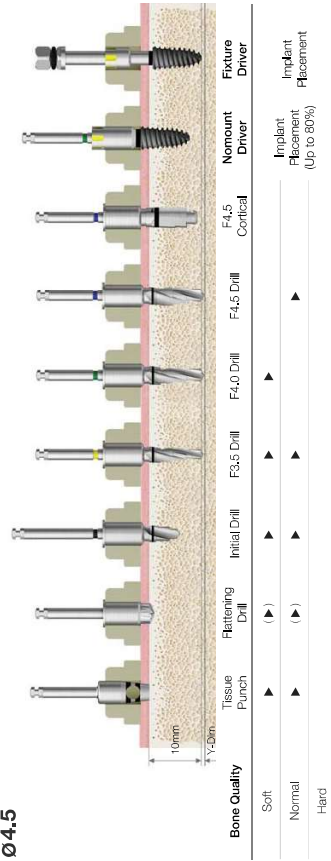

**G/H1.8
Ø3.5**

**G/H2.8
Ø3.5**

**G/H1.8
Ø4.0**

**G/H2.8
Ø4.0**

**G/H1.8
Ø4.5**

**G/H2.8
Ø4.5**

Drilling Sequence OneGuide Drill

TSIII | SSIII | USIII

(Length : 10mm)

Ø3.5

Ø4.0

Ø4.5

Ø5.0

Drilling Sequence OneGuide Drill

TSIV

(Length : 10mm)

Ø4.0

Ø4.5

Ø5.0

OSSTEM
IMPLANT