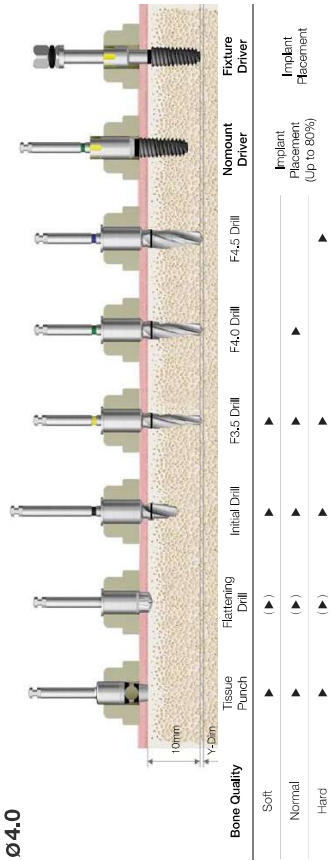

Drilling Sequence OneGuide Drill
TSIII | SSIII | USIII
 (Length : 10mm)

Ø3.5

Ø4.0

Ø4.5

Ø5.0

Drilling Sequence OneGuide Drill

TSIII | SSIII | USIII

(Length : 10mm)

**G/H1.8
Ø3.5**

**G/H2.8
Ø3.5**

**G/H1.8
Ø4.0**

**G/H2.8
Ø4.0**

**G/H1.8
Ø4.5**

**G/H2.8
Ø4.5**

Drilling Sequence OneGuide Drill

TSIII | SSIII | USIII

(Length : 10mm)

Ø3.5

Ø4.0

Ø4.5

Ø5.0

Drilling Sequence OneGuide Drill

TSIV

(Length : 10mm)

Ø4.0

Ø4.5

Ø5.0

OSSTEM
IMPLANT