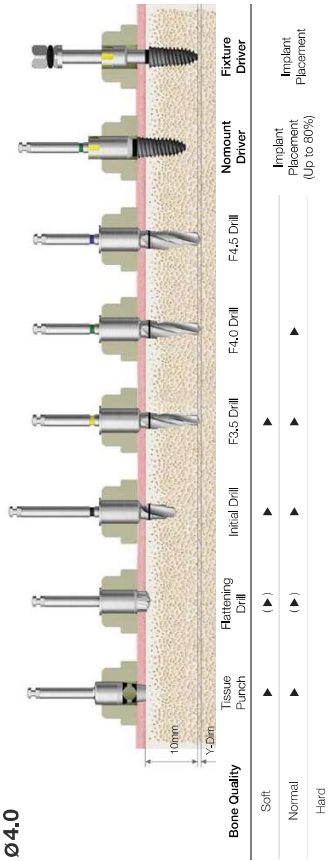

**G/H1.8
Ø3.5**

**G/H2.8
Ø3.5**

**G/H1.8
Ø4.0**

**G/H2.8
Ø4.0**

**G/H1.8
Ø4.5**

**G/H2.8
Ø4.5**

Drilling Sequence OneGuide Drill

TSIII | SSIII | USIII

(Length : 10mm)

Ø3.5

Ø4.0

Ø4.5

Ø5.0

Drilling Sequence OneGuide Drill

TSIV

(Length : 10mm)

Ø4.0

Ø4.5

Ø5.0

OSSTEM
IMPLANT