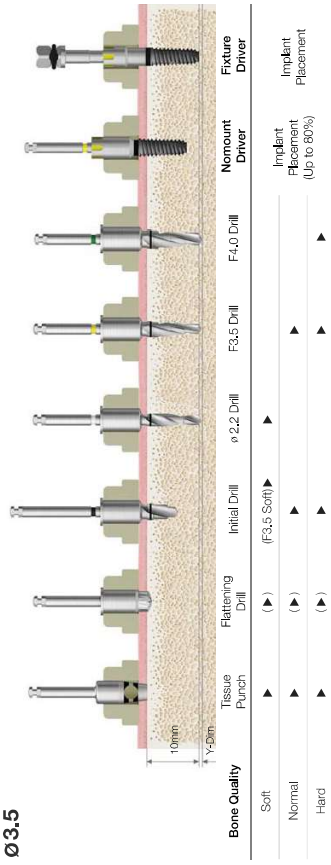

Drilling Sequence OneGuide Drill
TSIII | SSIII | USIII
 (Length : 10mm)

Ø3.5

Ø4.0

Ø4.5

Ø5.0

Drilling Sequence OneGuide Drill

TSIII | SSIII | USIII

(Length : 10mm)

**G/H1.8
Ø3.5**

**G/H2.8
Ø3.5**

**G/H1.8
Ø4.0**

**G/H2.8
Ø4.0**

**G/H1.8
Ø4.5**

**G/H2.8
Ø4.5**

Drilling Sequence OneGuide Drill

TSIII | SSIII | USIII

(Length : 10mm)

Ø3.5

Ø4.0

Ø4.5

Ø5.0

Drilling Sequence OneGuide Drill

TSIV

(Length : 10mm)

Ø4.0

Ø4.5

Ø5.0

OSSTEM
IMPLANT