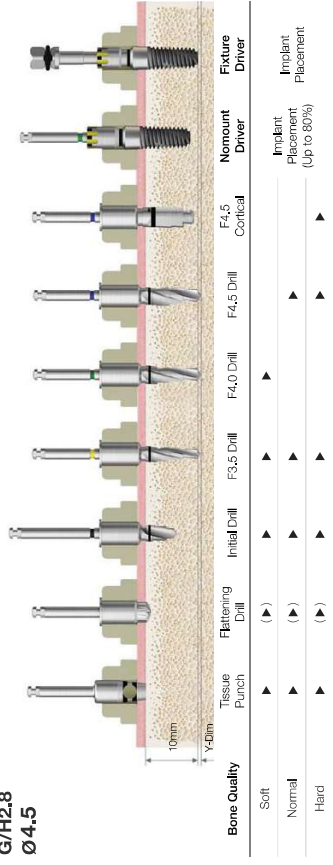

**G/H1.8
Ø3.5**

**G/H2.8
Ø3.5**

**G/H1.8
Ø4.0**

**G/H2.8
Ø4.0**

**G/H1.8
Ø4.5**

**G/H2.8
Ø4.5**

Drilling Sequence OneGuide Drill

TSIII | SSIII | USIII

(Length : 10mm)

Ø3.5

Ø4.0

Ø4.5

Ø5.0

Drilling Sequence OneGuide Drill

TSIV

(Length : 10mm)

Ø4.0

Ø4.5

Ø5.0

OSSTEM
IMPLANT