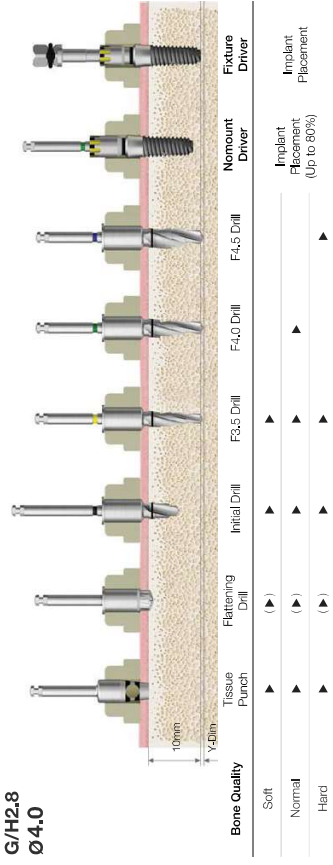

Drilling Sequence OneGuide Drill
TSIII | SSIII | USIII
 (Length : 10mm)

Ø3.5

Ø4.0

Ø4.5

Ø5.0

Drilling Sequence OneGuide Drill

TSIII | SSIII | USIII

(Length : 10mm)

**G/H1.8
Ø3.5**

**G/H2.8
Ø3.5**

**G/H1.8
Ø4.0**

**G/H2.8
Ø4.0**

**G/H1.8
Ø4.5**

**G/H2.8
Ø4.5**

Drilling Sequence OneGuide Drill

TSIII | SSIII | USIII

(Length : 10mm)

Ø3.5

Ø4.0

Ø4.5

Ø5.0

Drilling Sequence OneGuide Drill

TSIV

(Length : 10mm)

Ø4.0

Ø4.5

Ø5.0

OSSTEM
IMPLANT