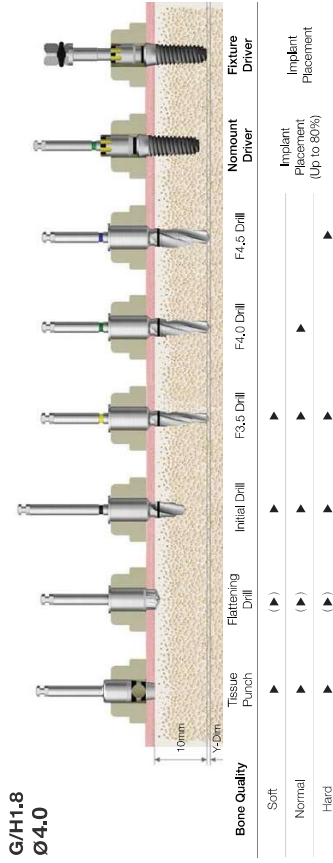

Drilling Sequence OneGuide Drill
TSIII | SSIII | USIII
 (Length : 10mm)

Ø3.5

Ø4.0

Ø4.5

Ø5.0

Drilling Sequence OneGuide Drill

TSIII | SSIII | USIII

(Length : 10mm)

**G/H1.8
Ø3.5**

**G/H2.8
Ø3.5**

**G/H1.8
Ø4.0**

**G/H2.8
Ø4.0**

**G/H1.8
Ø4.5**

**G/H2.8
Ø4.5**

Drilling Sequence OneGuide Drill

TSIII | SSIII | USIII

(Length : 10mm)

Ø3.5

Ø4.0

Ø4.5

Ø5.0

Drilling Sequence OneGuide Drill

TSIV

(Length : 10mm)

Ø4.0

Ø4.5

Ø5.0

OSSTEM
IMPLANT