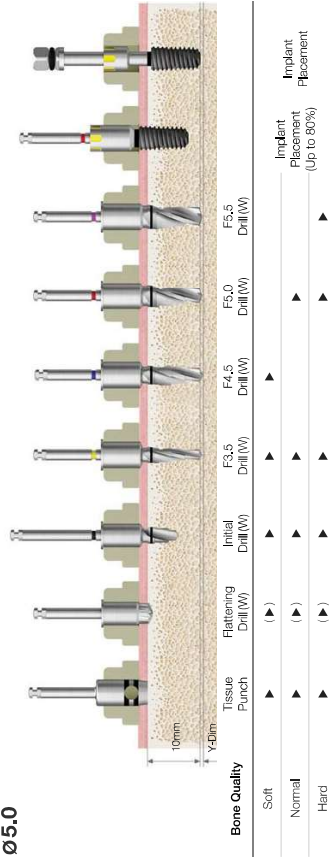

Drilling Sequence OneGuide Drill
TSIII | SSIII | USIII
 (Length : 10mm)

Ø3.5

Ø4.0

Ø4.5

Ø5.0

Drilling Sequence OneGuide Drill

TSIII | SSIII | USIII

(Length : 10mm)

**G/H1.8
Ø3.5**

**G/H2.8
Ø3.5**

**G/H1.8
Ø4.0**

**G/H2.8
Ø4.0**

**G/H1.8
Ø4.5**

**G/H2.8
Ø4.5**

Drilling Sequence OneGuide Drill

TSIII | SSIII | USIII

(Length : 10mm)

Ø3.5

Ø4.0

Ø4.5

Ø5.0

Drilling Sequence OneGuide Drill

TSIV

(Length : 10mm)

Ø4.0

Ø4.5

Ø5.0

OSSTEM
IMPLANT