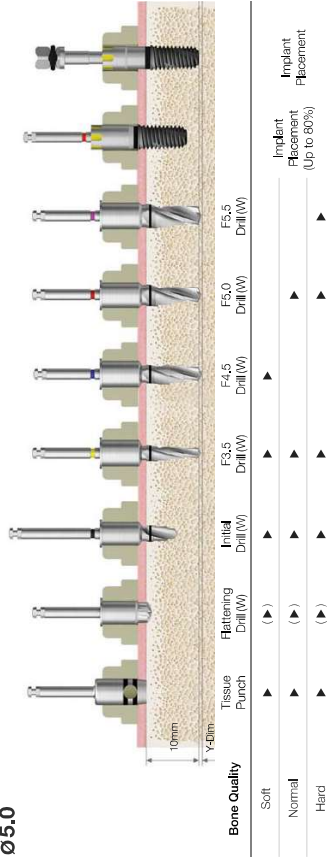

**G/H1.8
Ø3.5**

**G/H2.8
Ø3.5**

**G/H1.8
Ø4.0**

**G/H2.8
Ø4.0**

**G/H1.8
Ø4.5**

**G/H2.8
Ø4.5**

Drilling Sequence OneGuide Drill

TSIII | SSIII | USIII

(Length : 10mm)

Ø3.5

Ø4.0

Ø4.5

Ø5.0

Drilling Sequence OneGuide Drill

TSIV

(Length : 10mm)

Ø4.0

Ø4.5

Ø5.0

OSSTEM
IMPLANT