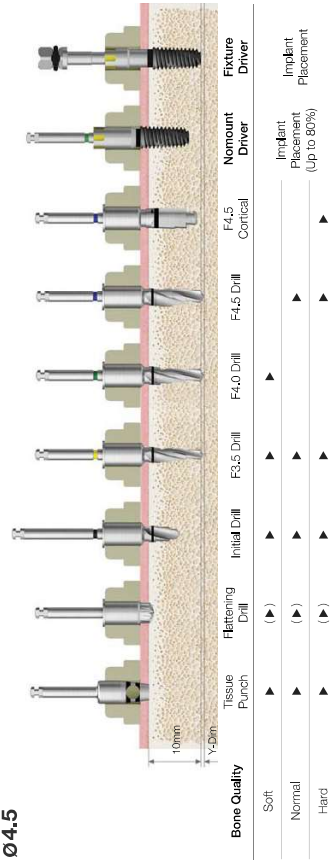

**G/H1.8
Ø3.5**

**G/H2.8
Ø3.5**

**G/H1.8
Ø4.0**

**G/H2.8
Ø4.0**

**G/H1.8
Ø4.5**

**G/H2.8
Ø4.5**

Drilling Sequence OneGuide Drill

TSIII | SSIII | USIII

(Length : 10mm)

Ø3.5

Ø4.0

Ø4.5

Ø5.0

Drilling Sequence OneGuide Drill

TSIV

(Length : 10mm)

Ø4.0

Ø4.5

Ø5.0

OSSTEM
IMPLANT