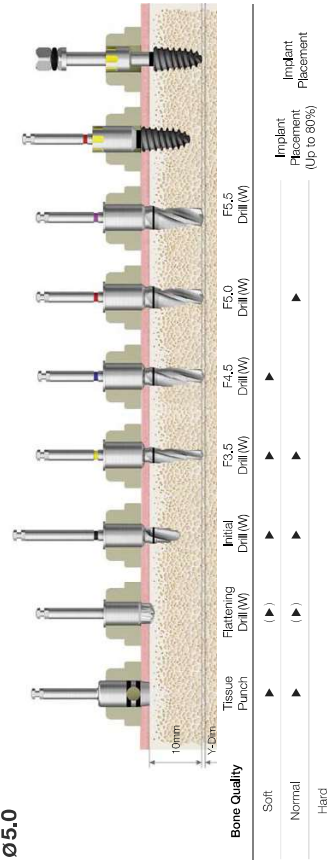

**G/H1.8
Ø3.5**

**G/H2.8
Ø3.5**

**G/H1.8
Ø4.0**

**G/H2.8
Ø4.0**

**G/H1.8
Ø4.5**

**G/H2.8
Ø4.5**

Drilling Sequence OneGuide Drill

TSIII | SSIII | USIII

(Length : 10mm)

Ø3.5

Ø4.0

Ø4.5

Ø5.0

Drilling Sequence OneGuide Drill

TSIV

(Length : 10mm)

Ø4.0

Ø4.5

Ø5.0

OSSTEM
IMPLANT