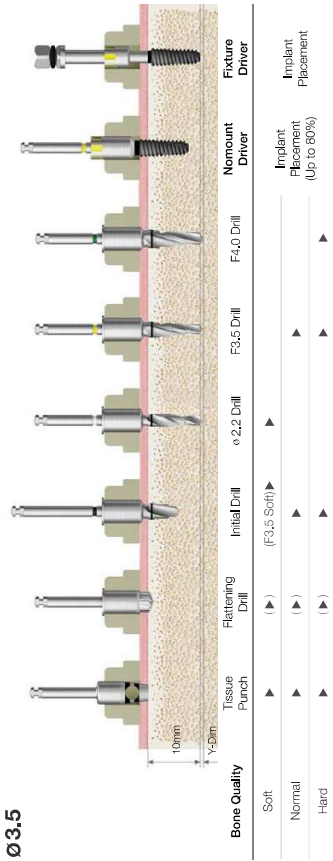

Drilling Sequence OneGuide Drill
TSIII | SSIII | USIII
 (Length : 10mm)

Ø3.5

Ø4.0

Ø4.5

Ø5.0

Drilling Sequence OneGuide Drill

TSIII | SSIII | USIII

(Length : 10mm)

**G/H1.8
Ø3.5**

**G/H2.8
Ø3.5**

**G/H1.8
Ø4.0**

**G/H2.8
Ø4.0**

**G/H1.8
Ø4.5**

**G/H2.8
Ø4.5**

Drilling Sequence OneGuide Drill

TSIII | SSIII | USIII

(Length : 10mm)

Ø3.5

Ø4.0

Ø4.5

Ø5.0

Drilling Sequence OneGuide Drill

TSIV

(Length : 10mm)

Ø4.0

Ø4.5

Ø5.0

OSSTEM
IMPLANT