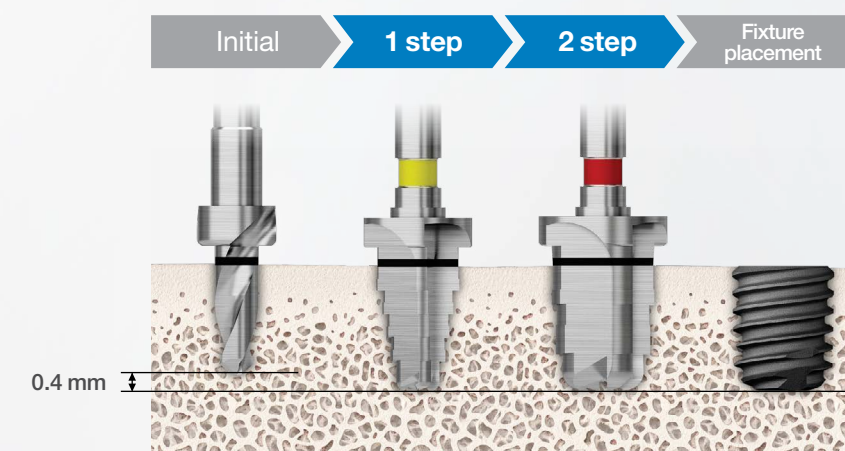

# 485 KIT

- The round shape of the drill prevents damages to the mandibular nerve
- Safe drilling is possible despite insufficient bone height
- Less chair time thanks to simple drilling sequence

## Prevents Damages to Inferior Alveolar Nerve Thanks to Its Round Shape of the Drills

- The tip of 485 drills are round, therefore not damaging the inferior alveolar nerve

485 drill

Prevents damages to inferior alveolar nerve thanks to its round shape of the drills

## Safe Drilling is Possible Despite Insufficient Bone Height Thanks to the Stoppers

- Safe drilling for short implants is possible thanks to the stoppers (1 mm extra room minimizes interference of surrounding bone)
- No damages to nerves despite insufficient bone height of less than 6mm

## Less Chair Time Thanks to Simple Drilling Sequence

- 2 time drilling is enough in normal bone and hard bone