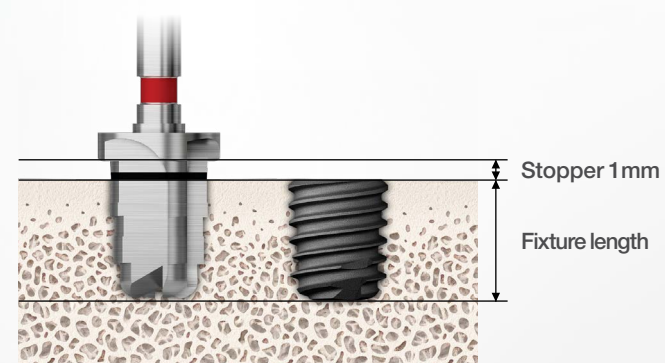

# 485 KIT

- The round shape of the drill prevents damages to the mandibular nerve
- Safe drilling is possible despite insufficient bone height
- Less chair time thanks to simple drilling sequence

## Prevents Damages to Inferior Alveolar Nerve Thanks to Its Round Shape of the Drills

- The tip of 485 drills are round, therefore not damaging the inferior alveolar nerve

485 drill

Prevents damages to inferior alveolar nerve thanks to its round shape of the drills

## Safe Drilling is Possible Despite Insufficient Bone Height Thanks to the Stoppers

- Safe drilling for short implants is possible thanks to the stoppers (1 mm extra room minimizes interference of surrounding bone)
- No damages to nerves despite insufficient bone height of less than 6mm