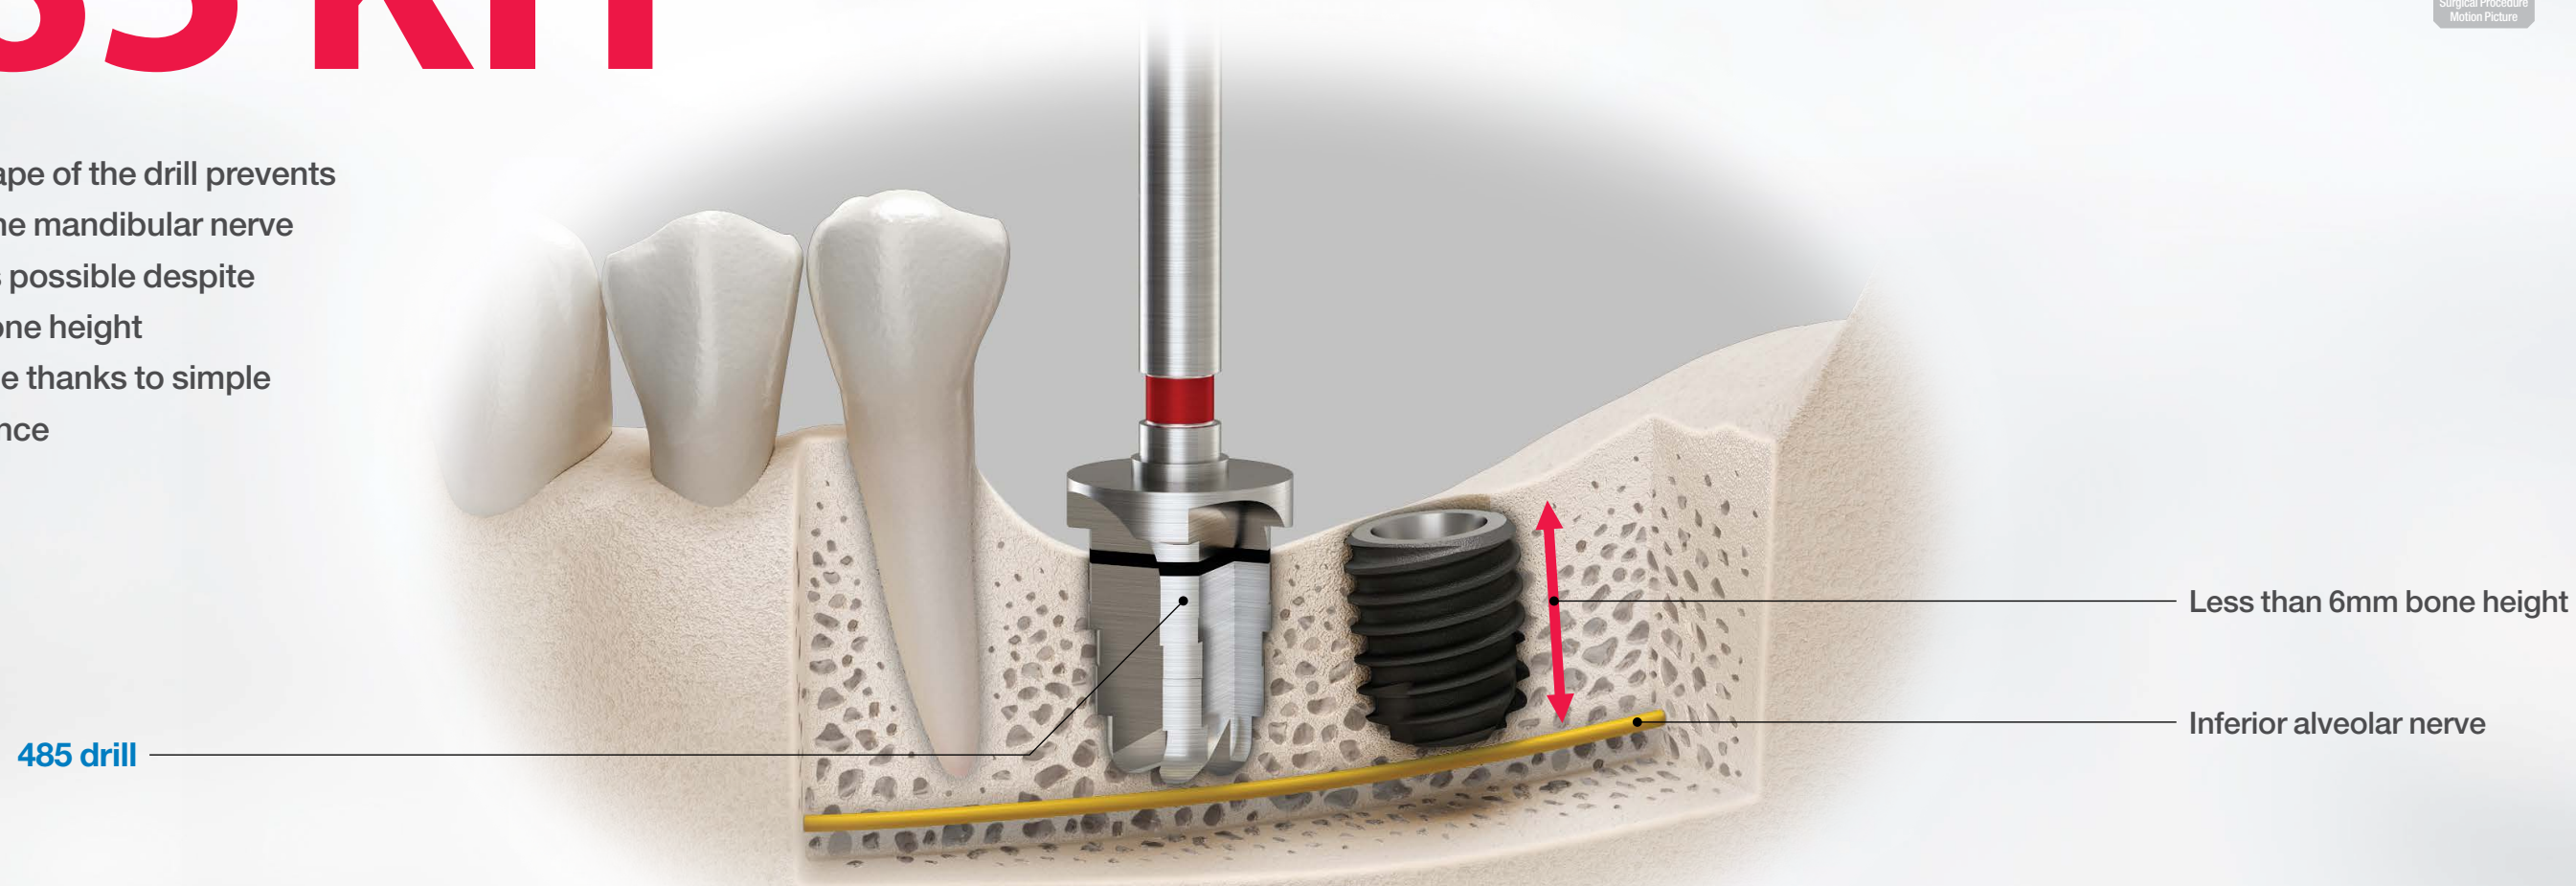

# KIT for Safe Placement of Short Implants in the Mandible

# 485 KIT

- The round shape of the drill prevents damages to the mandibular nerve
- Safe drilling is possible despite insufficient bone height
- Less chair time thanks to simple drilling sequence

## Prevents Damages to Inferior Alveolar Nerve Thanks to Its Round Shape of the Drills

- The tip of 485 drills are round, therefore not damaging the inferior alveolar nerve

485 drill

Prevents damages to inferior alveolar nerve thanks to its round shape of the drills

## Safe Drilling is Possible Despite Insufficient Bone Height Thanks to the Stoppers

- Safe drilling for short implants is possible thanks to the stoppers (1 mm extra room minimizes interference of surrounding bone)
- No damages to nerves despite insufficient bone height of less than 6mm